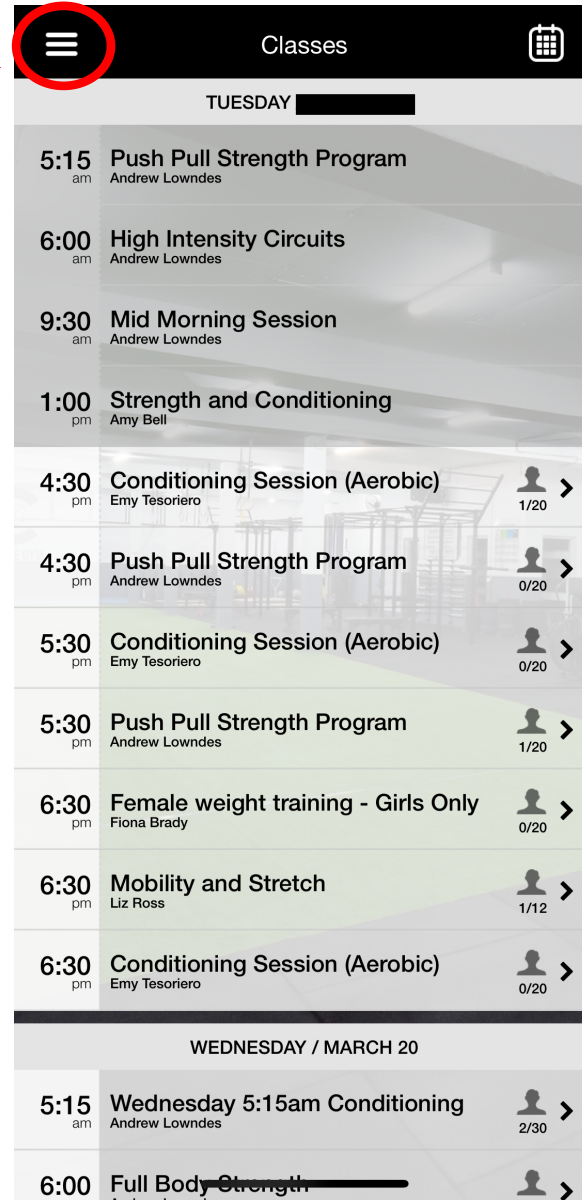

USING TCG APP TO PURCHASE MEMBERSHIP

Open TCG App (you can download here:

[iPhone](#) / [Android](#)

Click three lines at top left of app.

Click through to 'Buy'

- SELECT CATEGORY
- Personal Training >
- TCG - Gym Access Only >
- Training Sessions >**
- Autopay >