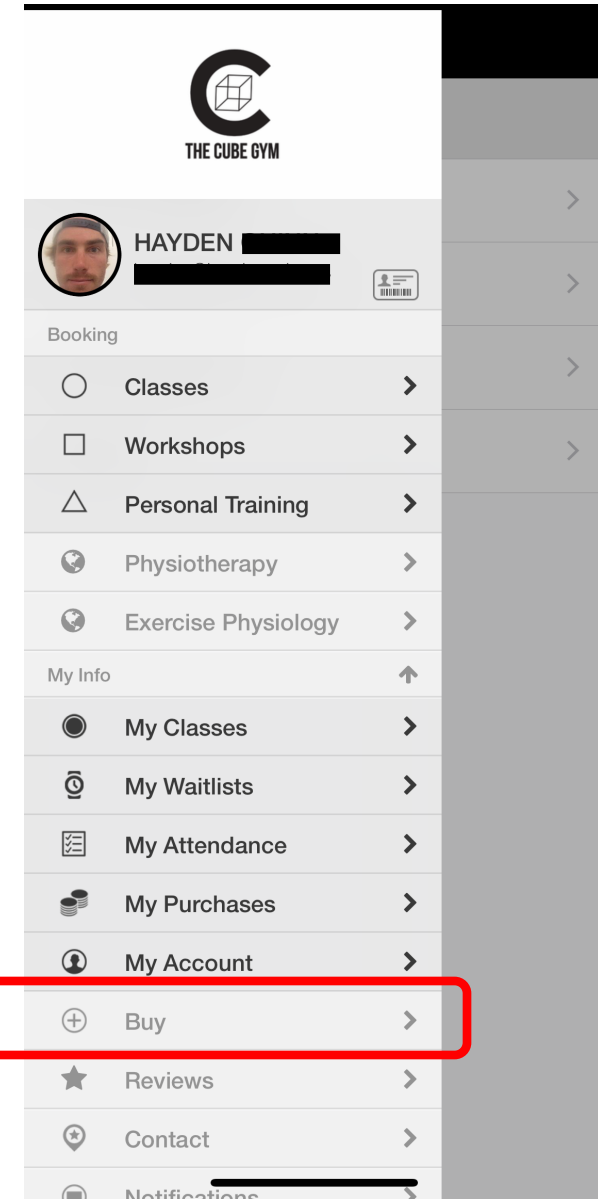

USING TCG APP TO PURCHASE MEMBERSHIP

Open TCG App (you can download here:

[iPhone](#) / [Android](#)

Click three lines at top left of app.

Click through to 'Buy'

- SELECT CATEGORY
- Personal Training >
- TCG - Gym Access Only >
- Training Sessions >**
- Autopay >

more

ITEMS

The Cube Gym Unlimited Membership Enrollment Fee
One time

Gym Access Within Unlimited Contract
Recurring

The Cube Gym Unlimited Membership
Recurring

PAYMENT SCHEDULE

Starts 19/3/19

Recurring amount	\$100.00
Due	every 2 weeks
Duration	52 weeks
Renews	17/3/20